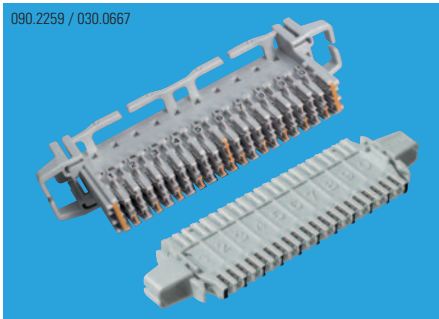

VS Compact SLIM

Small but powerful – the VS Compact SLIM connection module provides more protection and packing density

Convincing cabling solutions

Introduction
Product overview

VS Compact SLIM 10-pair Connection Module

Added value for telecommunications – in particular stands for higher packing density in distribution systems, greater protection and security for connections as well as modular and convenient installation. The new SLIM 10-pair connection module from R&M provides you with this added value. This connection module supplements the VS Compact distribution system from R&M. Use the compact SLIM connection module where high packing density is desired in the existing infrastructure. The SLIM connection module provides you with additional advantages...

Slim and Easy

The SLIM connection module is based on the technology of the well-proven VS Compact distribution system. The advantages for you are: the SLIM connection module can be combined with the regular VS Compact connection modules; you are already familiar with the mounting holder and you install the connection module with the usual steps; you use the same wiring tool as previously.

With the arrangement of the contacts - cable side in the back and transfer side in the front – R&M achieves a grid size of 10 mm, which corresponds to a double packing density. The SLIM connection module features full Category 5e performance. The cover provides optimal safety. If required, the connection module can be protected with gel even more effectively against environmental effects.