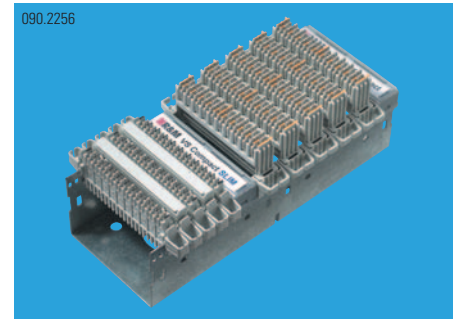

Added value for telecommunications – in particular stands for higher packing density in distribution systems, greater protection and security for connections as well as modular and convenient installation. The new SLIM 10-pair connection module from R&M provides you with this added value. This connection module supplements the VS Compact distribution system from R&M. Use the compact SLIM connection module where high packing density is desired in the existing infrastructure. The SLIM connection module provides you with additional advantages...

Slim and Easy

The SLIM connection module is based on the technology of the well-proven VS Compact distribution system. The advantages for you are: the SLIM connection module can be combined with the regular VS Compact connection modules; you are already familiar with the mounting holder and you install the connection module with the usual steps; you use the same wiring tool as previously.

With the arrangement of the contacts - cable side in the back and transfer side in the front – R&M achieves a grid size of 10 mm, which corresponds to a double packing density. The SLIM connection module features full Category 5e performance. The cover provides optimal safety. If required, the connection module can be protected with gel even more effectively against environmental effects.

Compact – Saves Space

Double packing density compared to the ordinary connection module. This, in fact, was our development goal. The SLIM connection module meets this condition thanks to its extremely small design with a grid size of only 10 mm.