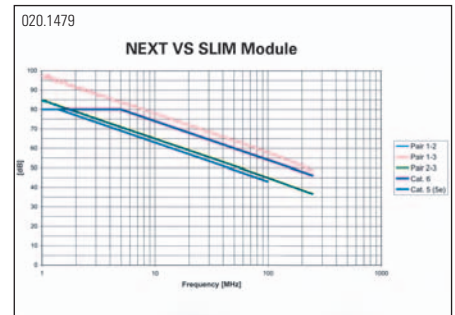

Data transfer - Cat. 5e

Telecommunications networks must cope with every challenge of data transfer. You incorporate the appropriate performance in the distributor with the category 5e capable SLIM connection module. R&M will expand the SLIM product line with patch cord solutions. For you, this represents more flexibility.